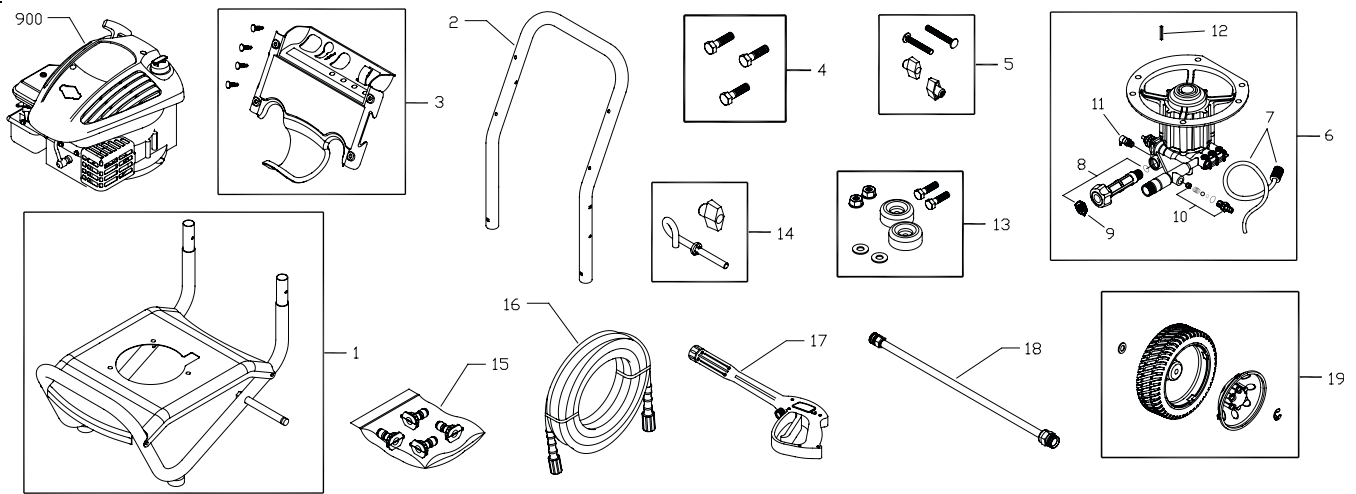

Model No. 020446-0 (2200 PSI Pressure Washer) IPL No. 312483 Revision - (02/03/2010)

# Exploded View and Parts List — Main Unit

Item	Part #	Description
1	312025GS	BASE
	205413GS	AXLE
2	199110ZGS	HANDLE
3	312276GS	BILLBOARD
	B1797GS	CLIPS
4	192133GS	KIT-HARDWARE PUMP MOUNTING
5	B2203GS	KIT-HARDWARE HANDLE
6	206383GS	PUMP
7	189971GS	KIT-CHEMICAL HOSE
8	200278GS	KIT-WATER INLET
9	B2384GS	FILTER-GARDEN HOSE
10	200279GS	KIT-CHEMICAL INJ
11	208673GS	VALVE-THERMAL RELIEF
12	23139GS	KEY
13	192310GS	MOUNT-VIBRATION
14	205912GS	GUIDE-ROPE
15	311909GS	KIT-QC NOZZLES
	198841GS	NOZZLE-QC BLACK
	195983AEGS	NOZZLE-QC RED
	195983AHGS	NOZZLE-QC WHITE
	195983AFGS	NOZZLE-QC YELLOW

Item	Part #	Description
16	196006GS	HOSE
17	204627GS	GUN
18	200595GS	EXTENSION-QC
19	209891GS	KIT-WHEEL
	209604GS	HUBCAP
	192050GS	E-RING
900	§	ENGINE